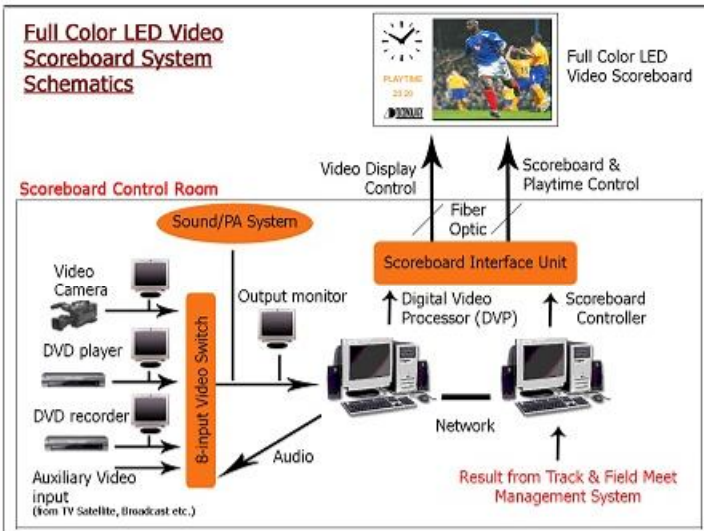

Full Color LED Video Scoreboard System Schematics