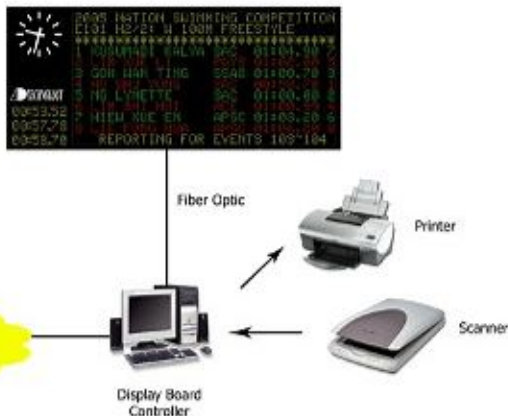

Scoreboard System Schematics