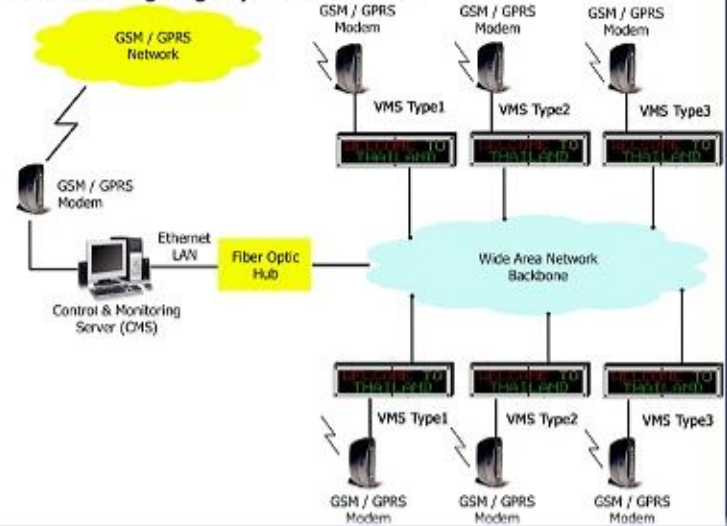

Variable Message Sign System Schematics

334353-H

Website: www.adtdisplay.com

CERT NO: 16887

BS EN ISO 9001: 2008