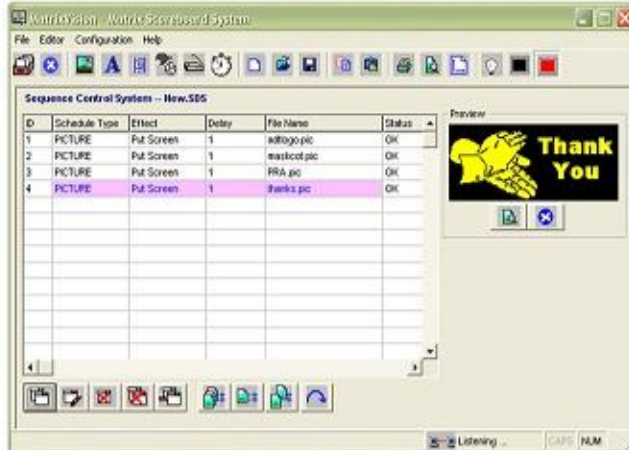

# Indoor MatrixVision

RS232 / RS422 /  
RS485 / Ethernet

Indoor MatrixVision System Schematics

MatrixVision Software System Screen

**Indoor LED Matrix Display  
for Information Display Applications**

334353-H

# Sample Model

Model: MV7-9632RG  
Pitch: 7.62  
Resolution: 96 x 32 (Hor x Ver)

1548mm

Model: MV7-19232RG  
Pitch: 7.62  
Resolution: 192 x 32 (Hor x Ver)

1548mm

Model: MV7-19264RG  
Pitch: 7.62  
Resolution: 192 x 64 (Hor x Ver)