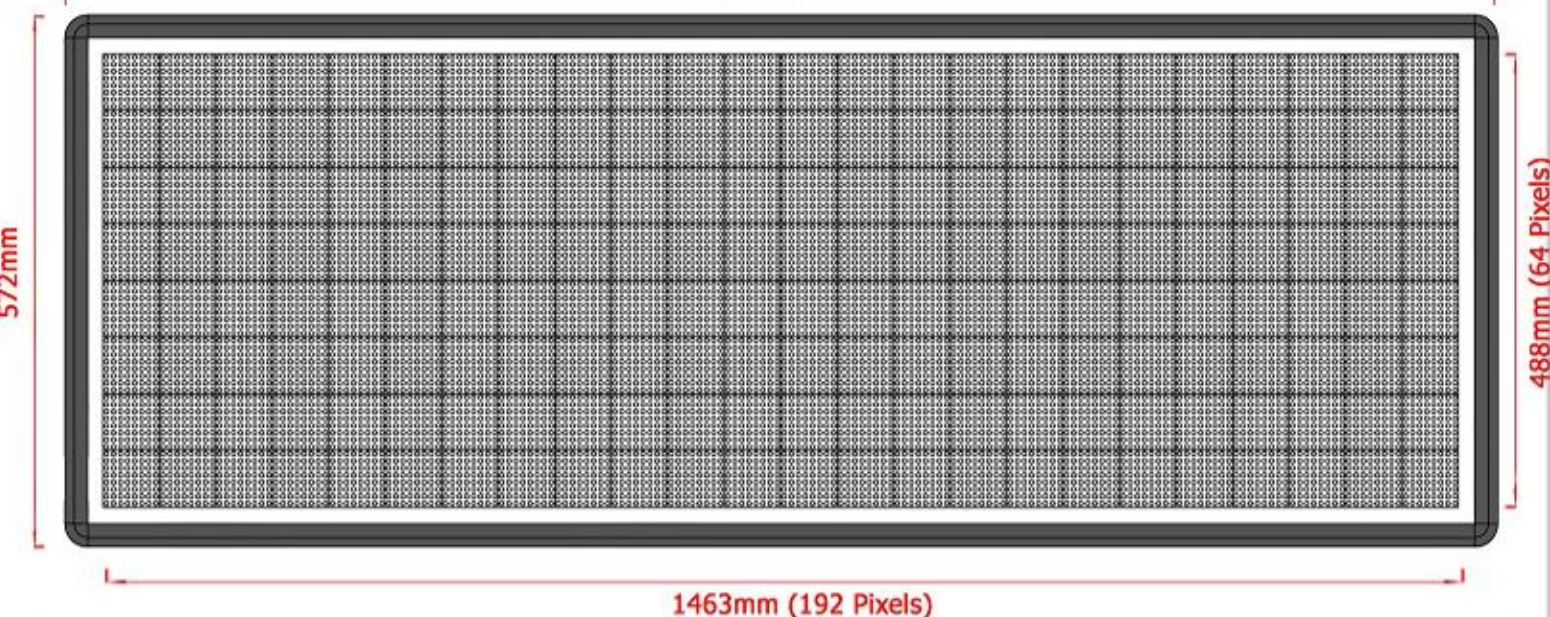

# Sample Model

Model: MV7-9632RG  
Pitch: 7.62  
Resolution: 96 x 32 (Hor x Ver)

1548mm

Model: MV7-19232RG  
Pitch: 7.62  
Resolution: 192 x 32 (Hor x Ver)

1548mm

Model: MV7-19264RG  
Pitch: 7.62  
Resolution: 192 x 64 (Hor x Ver)