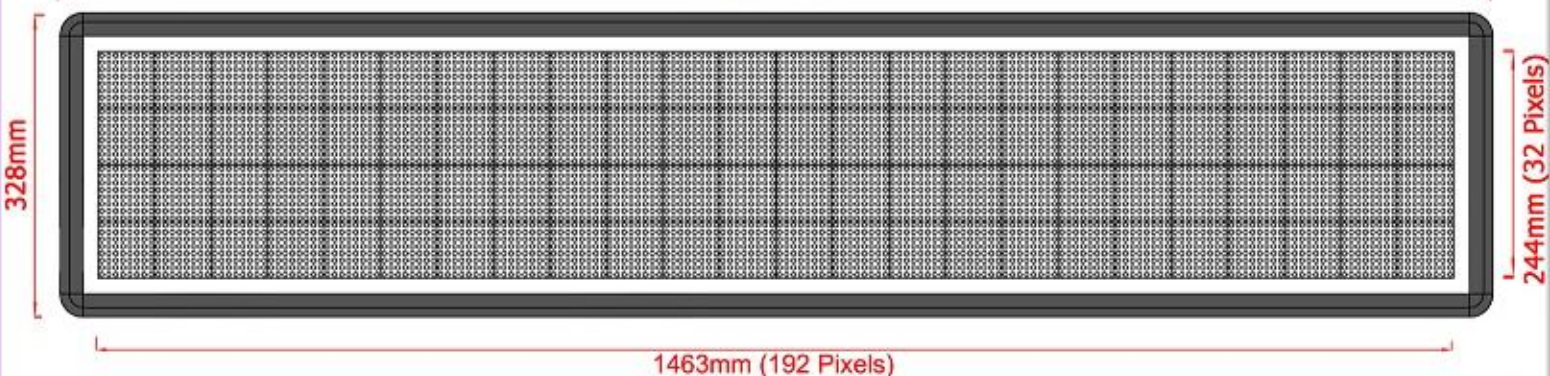

# Sample Model

Model: MV7-9632RG  
Pitch: 7.62  
Resolution: 96 x 32 (Hor x Ver)

1548mm

Model: MV7-19232RG  
Pitch: 7.62  
Resolution: 192 x 32 (Hor x Ver)

1548mm

Model: MV7-19264RG  
Pitch: 7.62  
Resolution: 192 x 64 (Hor x Ver)