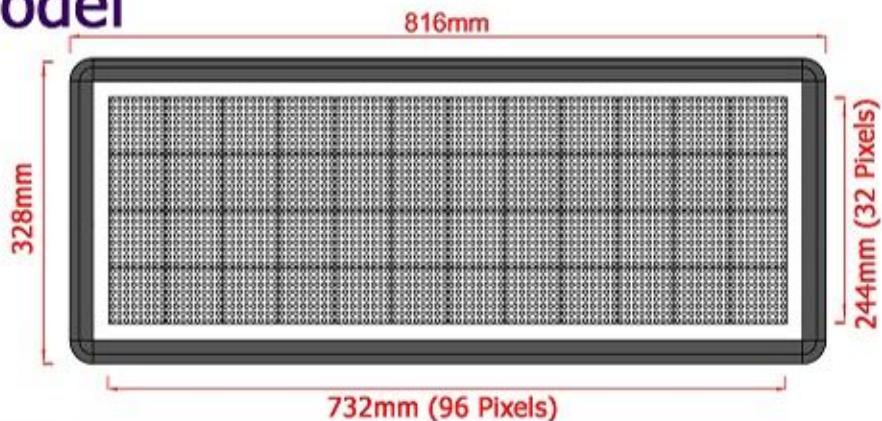

# Indoor MatrixVision

RS232 / RS422 /  
RS485 / Ethernet

Indoor MatrixVision System Schematics

MatrixVision Software System Screen

**Indoor LED Matrix Display  
for Information Display Applications**

334353-H

# Sample Model

Model: MV7-9632RG  
Pitch: 7.62  
Resolution: 96 x 32 (Hor x Ver)

1548mm

Model: MV7-19232RG  
Pitch: 7.62  
Resolution: 192 x 32 (Hor x Ver)

1548mm

Model: MV7-19264RG  
Pitch: 7.62  
Resolution: 192 x 64 (Hor x Ver)